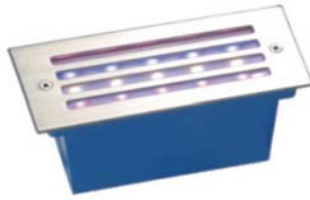

LED CORNER LIGHT SERIES

Product features and usage introduction

LED as light source, LED Corner light is a RGB (Red, Green and Blue) or Single color, under-water illumination light, which can produce 256 gray changes. Intel light controller can work synchronously and connect DMX controller. The user can input data for programmed control. Stainless steel outer covering, sealed lamp, adjusted projecting angle and place make it achieve the satisfied effects. The LED squared wall light employs low-voltage power safe and power-saving, long performance and durable. One wire connects power source and controller system, easy for installation.

TSL-SW009
110 X 45 H55

TSL-SW010
105 X 105 H55

TSL-SW011
105 X 105 H55

TSL-SW012
105 X 105 H55

TSL-SW013
170 X 70 H55

TSL-SW014
170 X 70 H55

TSL-SW015
170 X 70 H55

TSL-SW016
170 X 70 H55