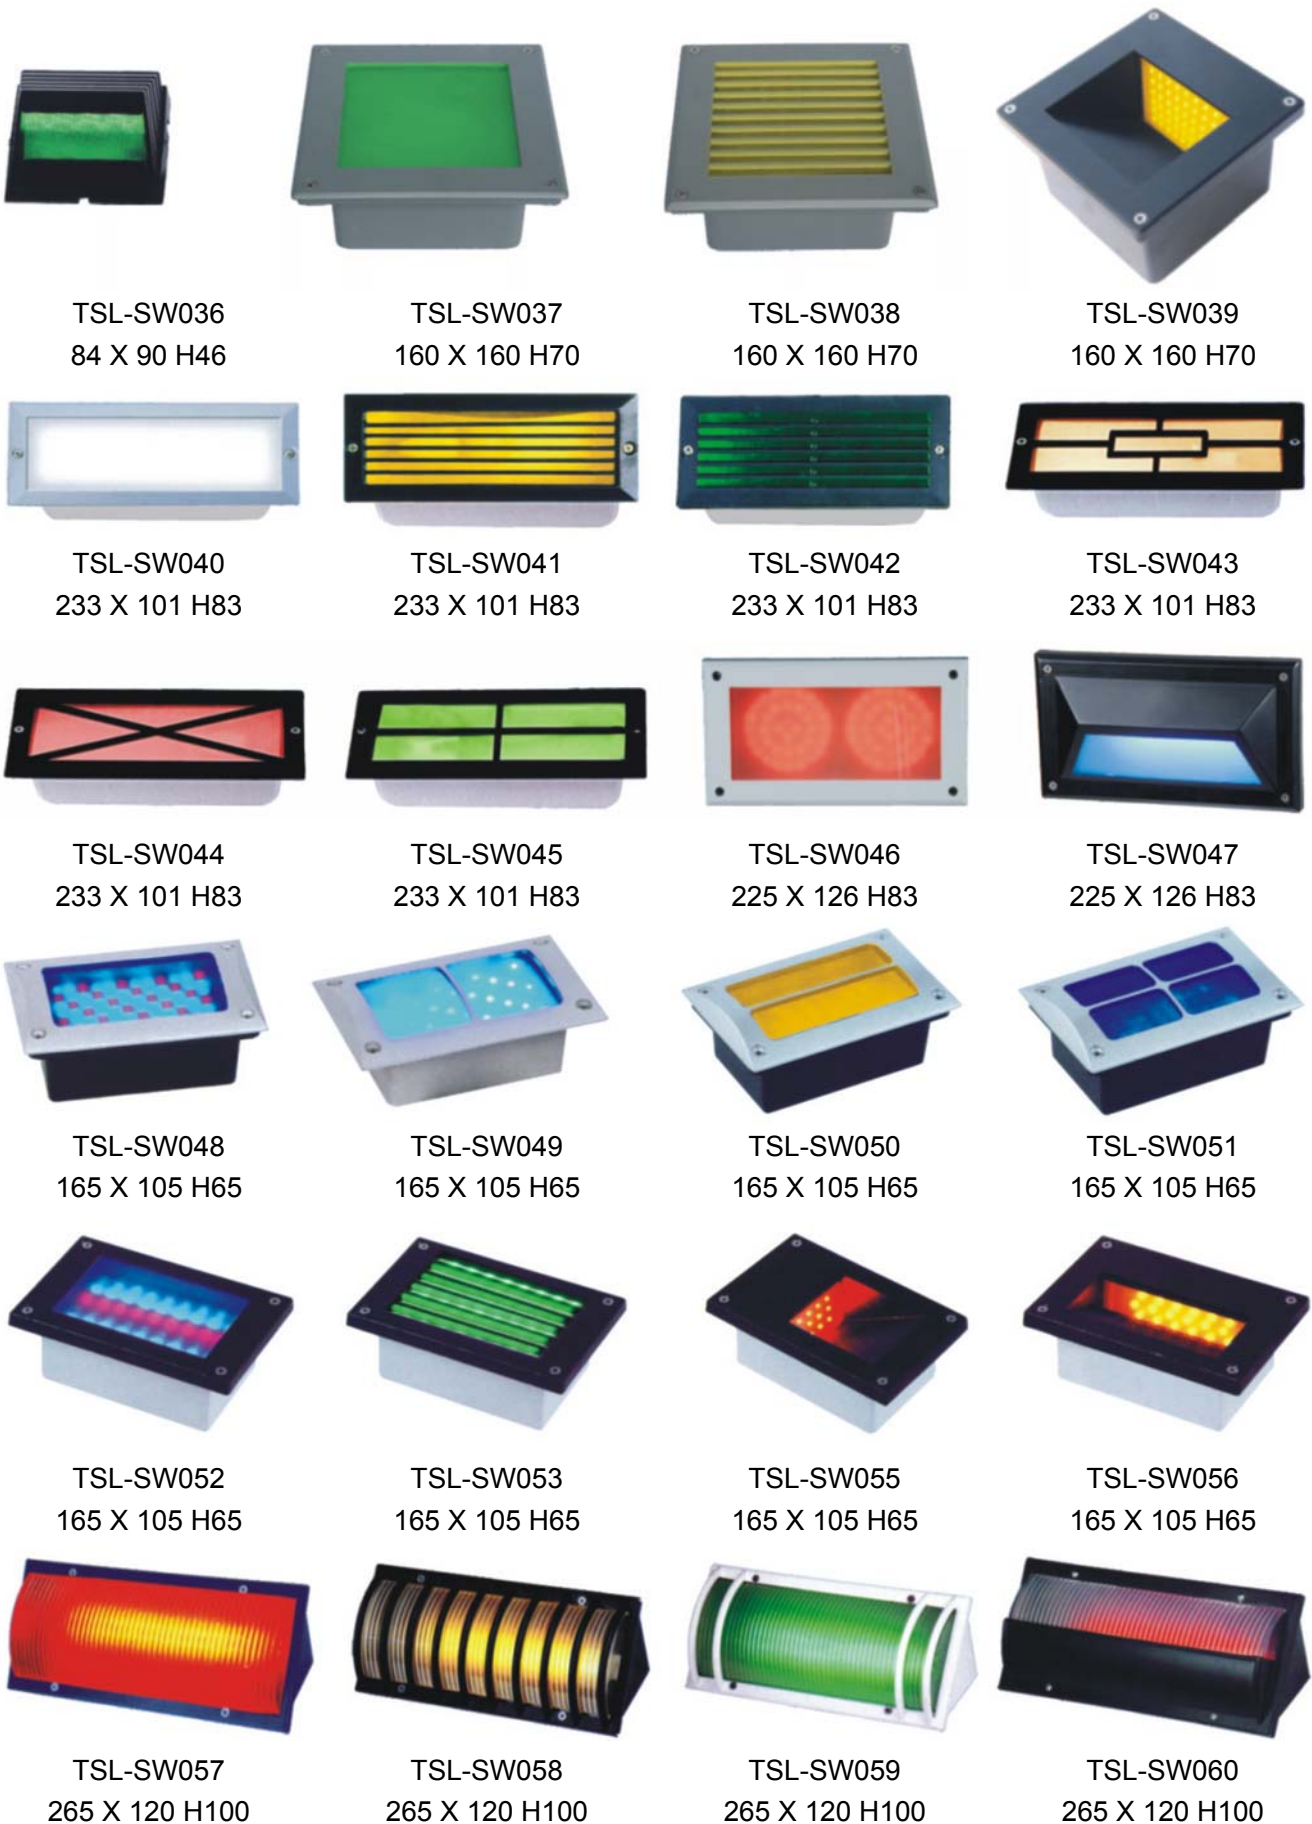

LED CORNER LIGHT SERIES

Product features and usage introduction

LED as light source, LED Corner light is a RGB (Red, Green and Blue) or Single color, under-water illumination light, which can produce 256 gray changes. Intel light controller can work synchronously and connect DMX controller. The user can input data for programmed control. Stainless steel outer covering, sealed lamp, adjusted projecting angle and place make it achieve the satisfied effects. The LED squared wall light employs low-voltage power safe and power-saving, long performance and durable. One wire connects power source and controller system, easy for installation.

TSL-SW033
103 X 103 H43

TSL-SW034
103 X 103 H43

TSL-SW035
103 X 103 H43

TSL-SW036
84 X 90 H46

TSL-SW037
160 X 160 H70

TSL-SW038
160 X 160 H70

TSL-SW039
160 X 160 H70

TSL-SW040
233 X 101 H83